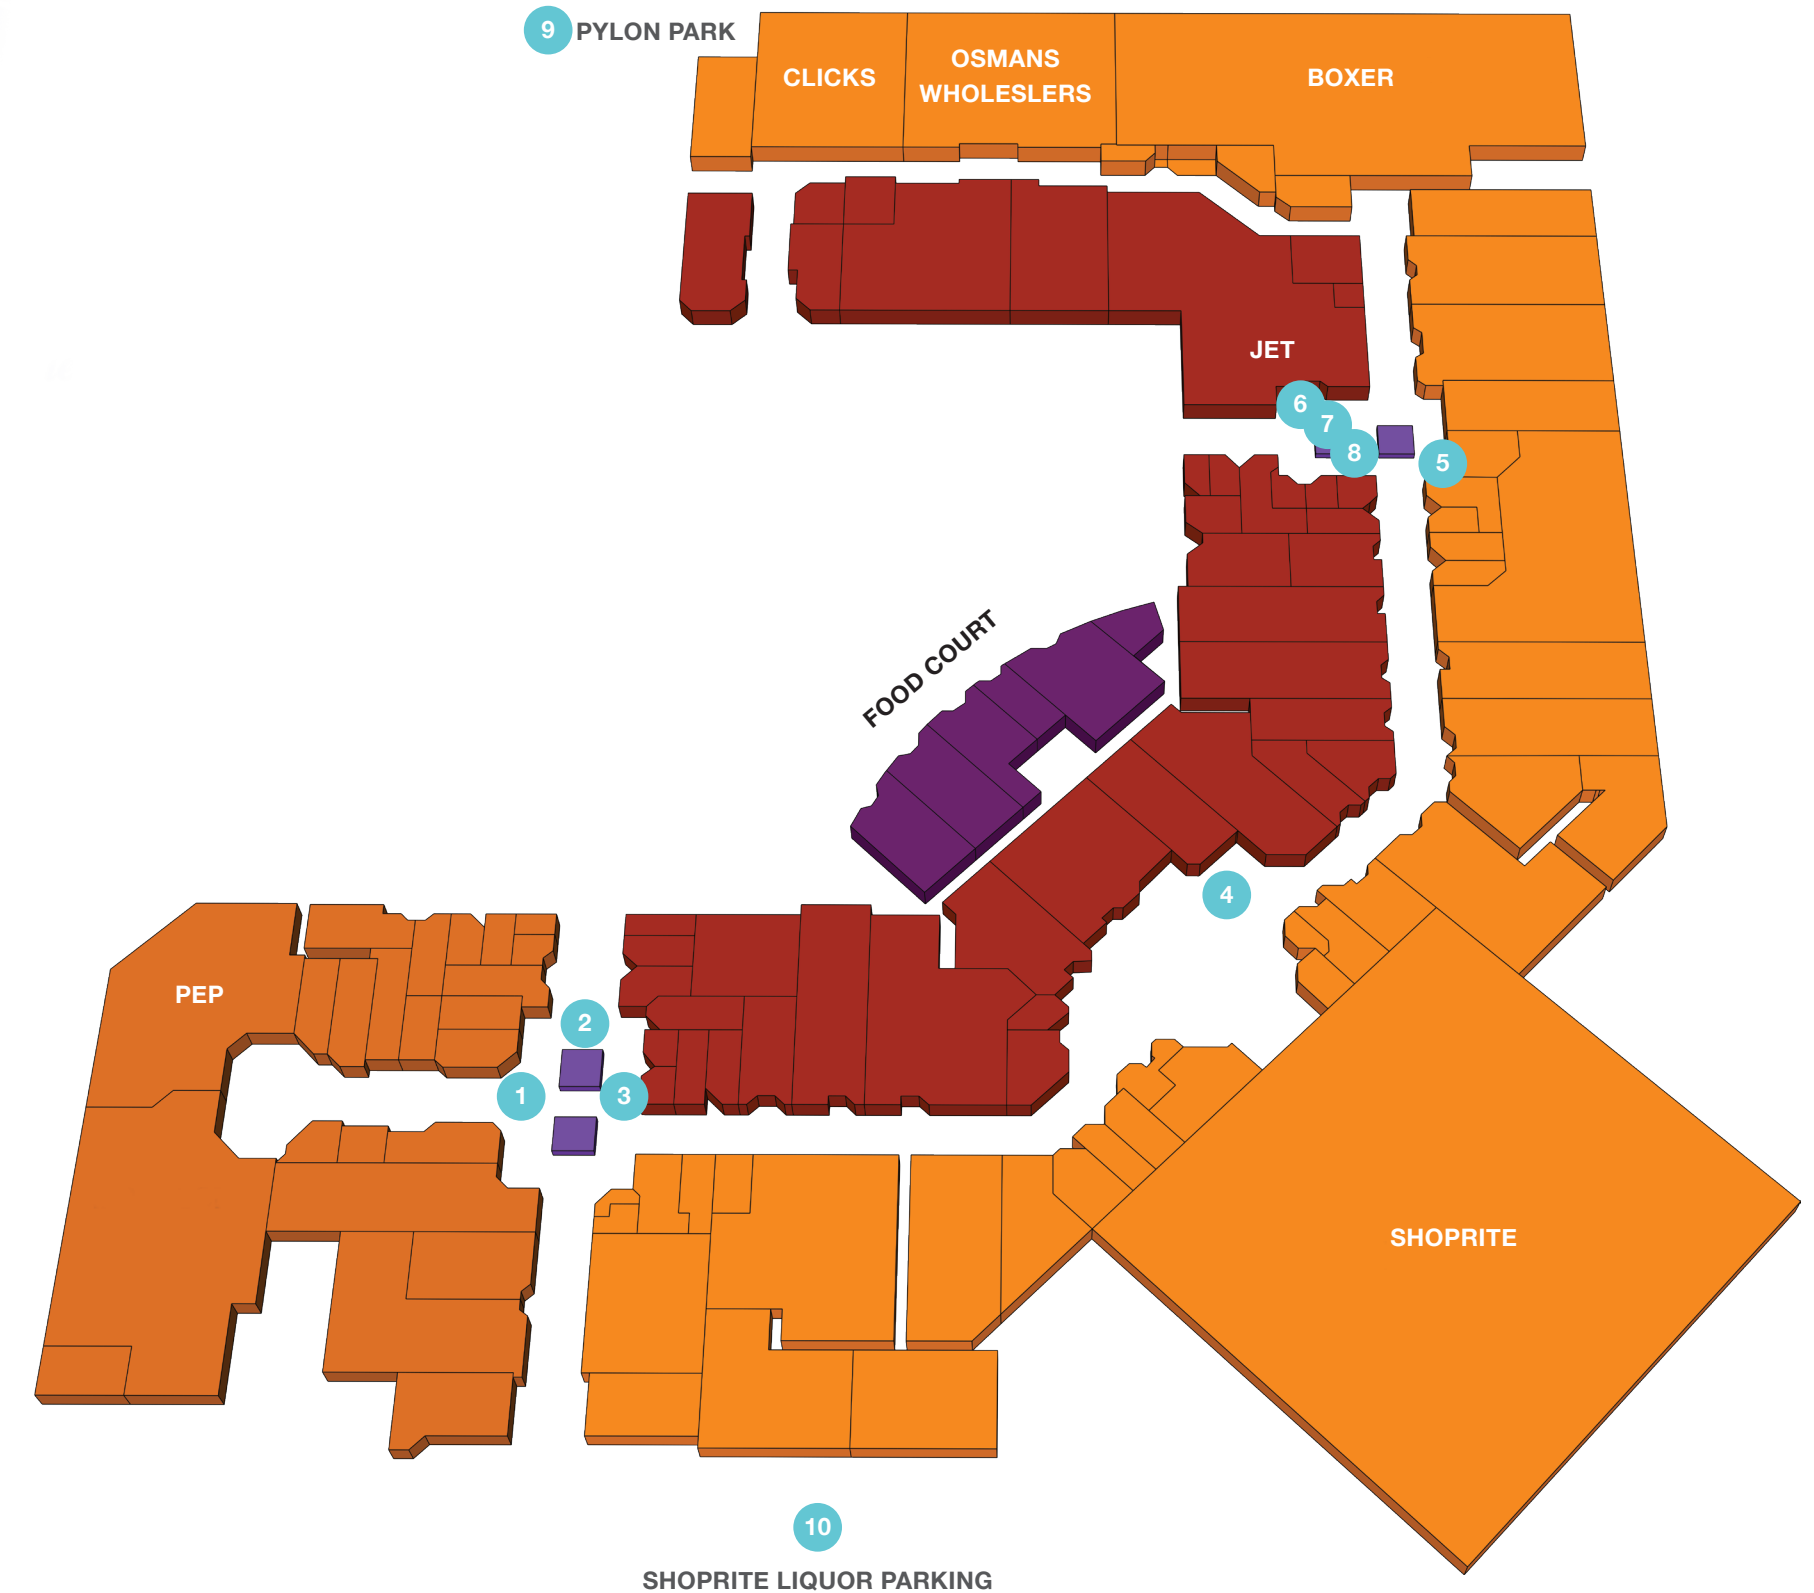

Shopper Demographics

LSM:
5 – 7

GENDER
FEMALE 64%
MALE 36%

RACE
ASIAN 70%
BLACK 20%
COLOURED 5%
WHITE 5%

LANGUAGE
ENGLISH 90%
ZULU 8%
OTHER 2%

Advertising Opportunities

EXHIBITION COURT SPACE

TRADITIONAL MEDIA

OUTDOOR

SOCIAL MEDIA

DIGITAL MEDIA

CONNECT WAYA-WAYA®

TLC BATHROOM SNAPPER FRAMES

92

STORES

24 231 m²

TOTAL SIZE (GLA)

800 000

MONTHLY AVG. FOOT COUNT

ADDRESS

19 Parthenon Street, Starwood,
Phoenix, 4068

TRADING HOURS

Monday – Friday	09:00 – 18:00
Saturdays	08:30 – 17:00
Sundays & Public Holidays	09:30 – 16:00

ANCHOR TENANTS

SHOPRITE®

BOXER

Jet

PEP

Osman's
WHOLESALE • CASH & CARRY

CLICKS+
feel good pay less

Exhibition Court Rates

Please note that exhibition rates range from as little as R1000 per day, rates are dependent on the duration of the booking therefore, daily, weekly and monthly rates can be quoted. In addition rates are subject to the location of the area booked, therefore the busier the area the more pricey the court. Kindly contact Sharon Veeran on 084 830 4691 for a tailor made package for you.

Mall Map